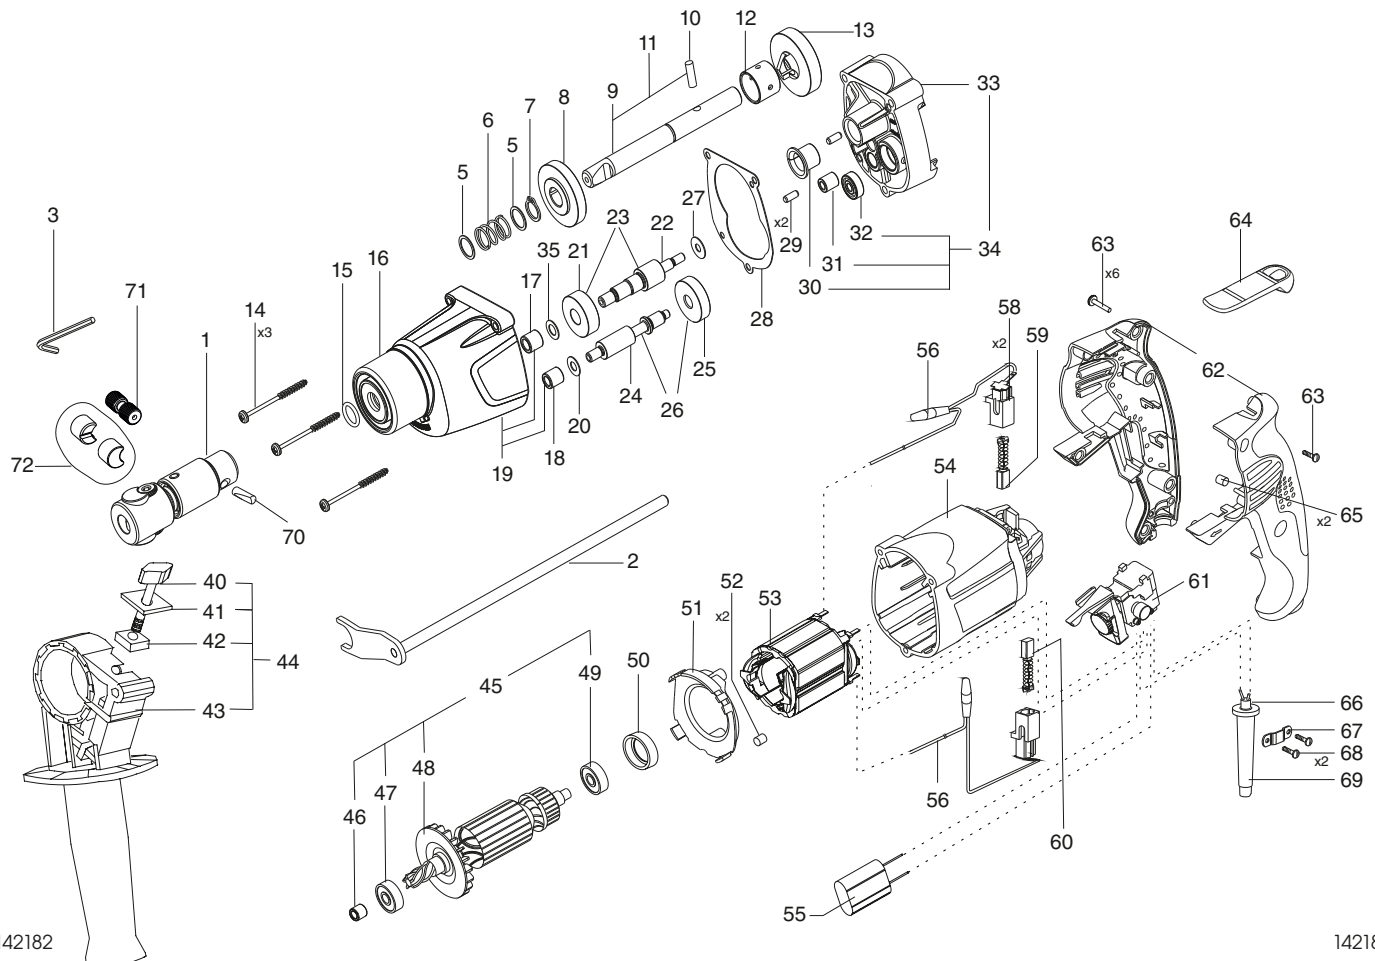

POS. No.	Ref. No.	Description	POS. No.	Ref. No.	Description
1	159700	Chuck R 10	35	178496	Washer (12,5x7,1x0,5).
2	145833	Depth gauge	40	121306	Butterfly screw set
3	606738	Spanner 4	41	271221	Plate
5	110029	Spacer washer	42	114032	Nut M6
6	110035	Spring	43	121133	Handle
7	330483	Circlip B12	44	121152	Handle set
8	158487	Spindle gear	45	158498	Armature set
9	158490	Spindle	46	130581	Bush
10	159233	Pin	47	330942	Bearing 609 2RSL P63 LDS18SpA
11	158489	Spindle set	48	172856	Fan
12	159232	Space bush	49	330582	Bearing 6262ZP6E LDS18 SKF
13	158488	Spindle gear	50	129087	Elastic sleeve
14	361368	Screw K 4X45/25 TORX 20	51	172859	Diffuser
15	330347	O-ring 12X2 NBR70	52	239974	Claming pin
16	158474	Gear box	53	158497	Stator set
17	933756	Bearing HK0709	54	172845	Body
18	330119	Bearing HK0609	55	119641	Capacitor set
19	158477	Gear box set	56	176224	Brush holder set
20	146700	Spacer washer	58	271678	Brush holder bush
21	158482	Large intermediate gear 2	59	154138	Brush with a switch
22	158481	Gear shaft 2	60	154137	Brush
23	158480	Gear shaft 2 set	61	170583	Switch DEFOND
24	158485	Gear shaft 1	62	172860	Casing handle set
25	158486	Large intermediate gear	63	361328	Screw K4x18 TORX 20
26	158484	Gear shaft 1 set	64	172846	Belt clip
27	176429	Spacer washer	65	272960	Claming pin
28	158491	Gasket	66	158945	Cord with a plug RAL 3020
29	115865	Pin	67	256500	Cord clamp
30	158479	Bearing TFB1212	68	361360	Screw K 4X9.5 TORX 20
31	219547	Bearing HK0509	69	206687	Cord protector
32	331470	Bearing 625-2Z (5x16x5)	70	159695	Pin
33	158473	Bearing shield	71	159691	Screw
34	158475	Bearing shield set	72	103087	Jaw set

142182

142183